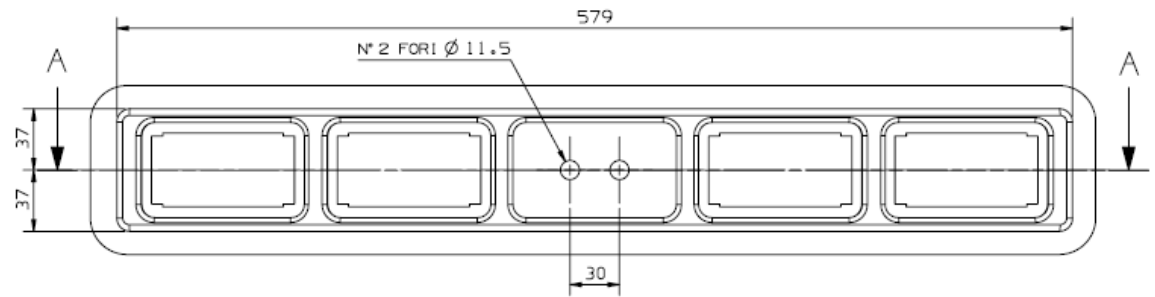

Accessories Paris - Monaco

62U003AA174A GRIGIO / GREY