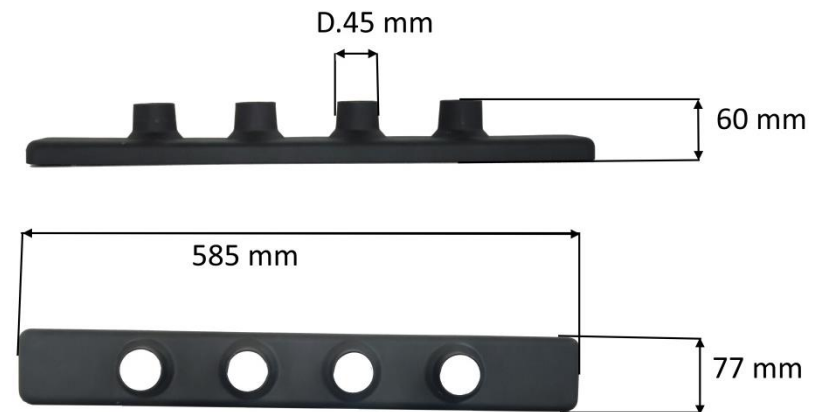

Accessories - Paris - Monaco

62U003AA173A NERO / BLACK

Accessori - Accessories

62U003AA171A NERO / BLACK
62U003AA174A GRIGIO / GREY