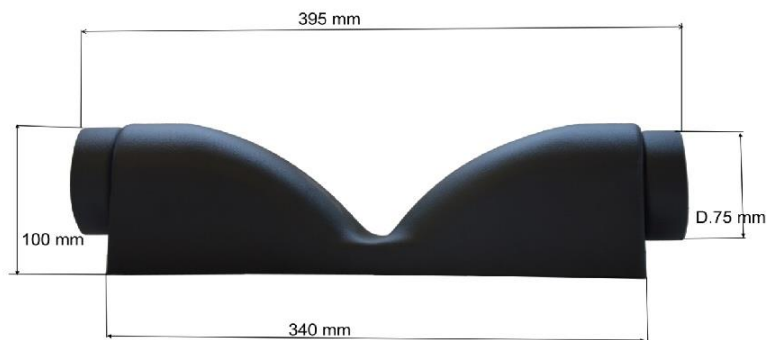

Accessori - Accessories

62U003AA165A NERO / BLACK